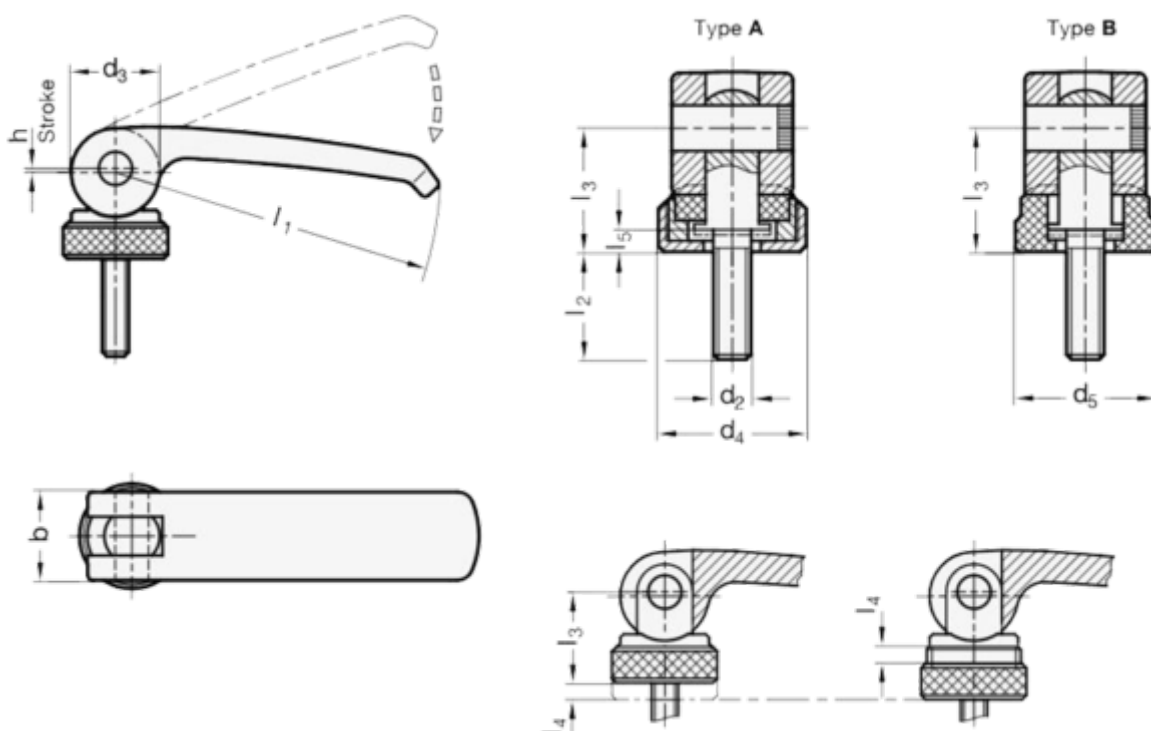

Article number: 20927101M1020BR

Description: E+G Clamping lever GN 927-101-M10-20-B-R  
in red, male thread

## Measures

$b = 25$   
 $d_2 = M10$   
 $d_4 =$   
 $d_5 = 27$   
 $l_1 = 101$   
 $l_2 = 20$